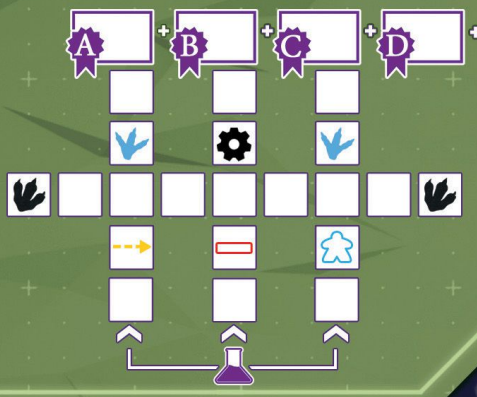

Gear = Star / Minus / Arrow / Flask
 Hand = Paw / Arrow / Leaf

≠ 1-3-6 10-15-21

80+ 60 40

DEMETER

AUTUMN